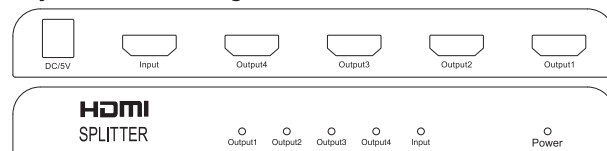

USER MANUAL

HDMI 4K 1X4 Splitter

Enjoy the vivid world

Introduction

This hdmi 4K 1x4 splitter use a single HDMI source,accessing to multiple HDMI sinks .It allows one HDMI device to be split easily to four HDMI compatible monitors or projectors. In addition, It can also be placed at the end of a long HDMI cable to regenerate the HDMI signal. The resolution of this hdmi splitter can be up to 3840X2160/30HZ.

Physical interface diagram

Port	Function description
DC/5V	DC5V input, connect with 5V/1A power adaptor
Input	HDMI signal input port
Output4-1	HDMI signal output port 4-1
Output1-4	HDMI 4-1 output signal indicator
Input	HDMI signal input Indicator
Power	Power Indicator

CONNECTION DIAGRAM

Connection operation

- 1: connect the HD source to the splitter input with one hdmi cable
- 2: connect the splitter output to the displays with 4 hdmi cables
- 3: connect 5V/1A power adapter to the splitter