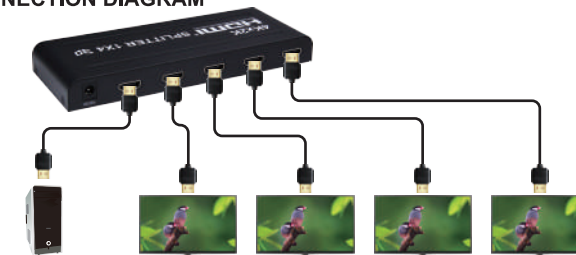

USER MANUAL

HDMI 4K 1X4 Splitter

Enjoy the vivid world

Introduction

This hdmi 4K 1x4 splitter use a single HDMI source,accessing to multiple HDMI sinks .It allows one HDMI device to be split easily to four HDMI compatible monitors or projectors. In addition, It can also be placed at the end of a long HDMI cable to regenerate the HDMI signal. The resolution of this hdmi splitter can be up to 3840X2160/30HZ.

Specifications

HDMI version HDMI 1.4b
 HDMI resolution up to 3840*2160/30Hz
 Support video format 8/10/12 bit deep color
 Support audio format DTS-HD/Dolby-trueHD/DTS/Dolby-AC3/DSD
 Max bandwidth 320MHz
 Max baud rate 3.2Gbps
 Input cable distance (1080p resolution) ≤15m,
 (4K resolution)≤12m AWG26 HDMI standard cable
 Output cable distance (1080p resolution) ≤25m,
 (4K resolution)≤15m AWG26 HDMI standard cable
 Max working current 500mA
 Power adapter format input AC (50HZ, 60HZ) 100V-240V; output: DC5V/1A
 Operating Temperature range (-15 to +55 C)
 Dimension (L x W x H) 178x67x23 (mm)
 Weight 230g

Physical interface diagram

Port	Function description
DC/5V	DC5V input, connect with 5V/1A power adaptor
Input	HDMI signal input port
Output4-1	HDMI signal output port 4-1
Output1-4	HDMI 4-1 output signal indicator
Input	HDMI signal input Indicator
Power	Power Indicator

CONNECTION DIAGRAM

Connection operation

- 1: connect the HD source to the splitter input with one hdmi cable
- 2: connect the splitter output to the displays with 4 hdmi cables
- 3: connect 5V/1A power adapter to the splitter