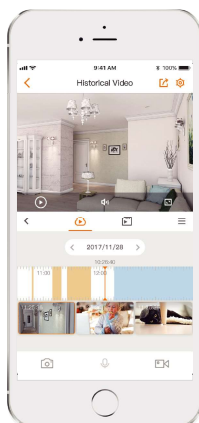

Works with Solar Panel

Works with Imou Solar Panel for battery charging

Stay close with what you care

With local storage, you will have access to what you care as long as Internet is available. You can record daily or motion videos on SD Card and play back anytime anywhere.