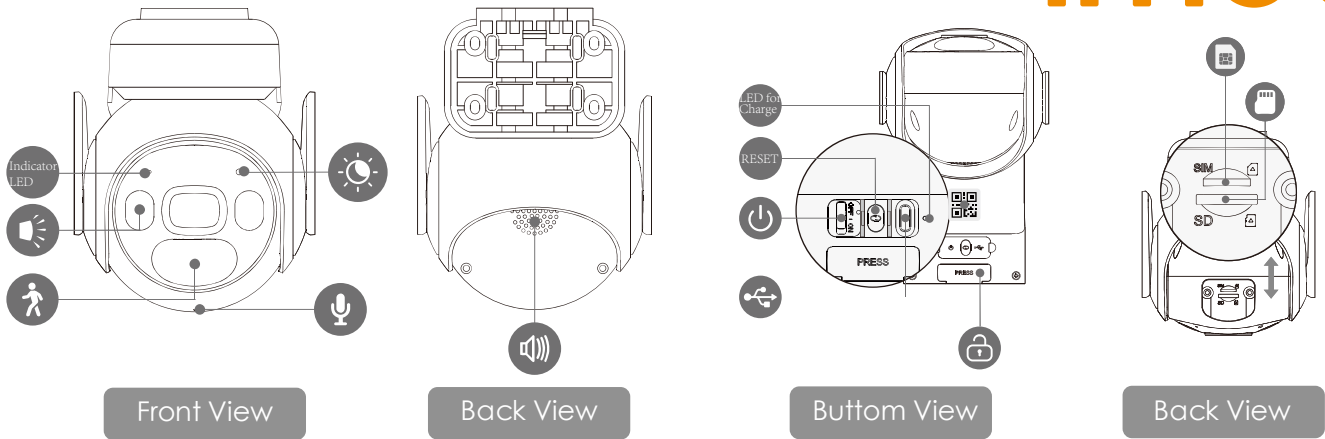

Specifications

Camera

1/2.8" Progressive CMOS
3MP(2304*1296)
Night Vision: 25m(82ft) Distance
F1.6 3.6mm Fixed Lens
Field of View: 3.6mm: 88° (H), 45° (V), 107° (D)
(330° Pan, 90° Tilt)
2 white light lamps & 1 infrared lamp
10000mAh Rechargeable Battery

Video & Audio

Video Compression : H.265/H.264
Up to 15fps Frame Rate
8x Digital Zoom
Two-way Audio

Notice Management

Motion Detection
Human Detection
Configurable Region
Performance mode

Storage

Local Storage: SD Card Slot (Support SD Card up to 256GB)
Cloud Storage: Not Support

Network

EU Version
LTE FDD:
B1/3/5/7/8/20/28
LTE TDD:
B38/40/41
Transmission Data
LTE FDD (Mbps): 10.3(DL)/5.1(UL)
LTE TDD (Mbps): 9.1(DL)/3.1(UL)

LA Version
LTE FDD:
B2/3/4/5/7/8/28/66
Transmission Data
LTE FDD (Mbps): 10.3(DL)/5.1(UL)

Imou App: iOS, Android

Auxiliary Interface

Built-in Mic & Speaker
Power on / off Button
Reset Button
Micro SD Card Slot (up to 256GB)

General

Material: Plastic
DC 5V 2A Power / Imou Solar Panel Supply
Power Consumption:<4.9W
Operating Temperature:-20°C~+50°C (-4°F~122°F)
Charging Temperature: 0°C~+45°C (32°F~112°F)
Camera Dimensions: 177*110*142 mm(6.96*4.33*5.59 inch)
Camera Weight: 640 g(1.41lb)
CE

What's in the box

- 1x Camera
- 1x Power Cable(1m)
- 1x Mounting Template
- Pre-inserted SIM Card
- Pre-inserted 32GB SD Card
- 1x Quick Start Guide
- 1x Mounting Bracket
- 1x Screw and Wall Anchor pack

02 62 81 47 05